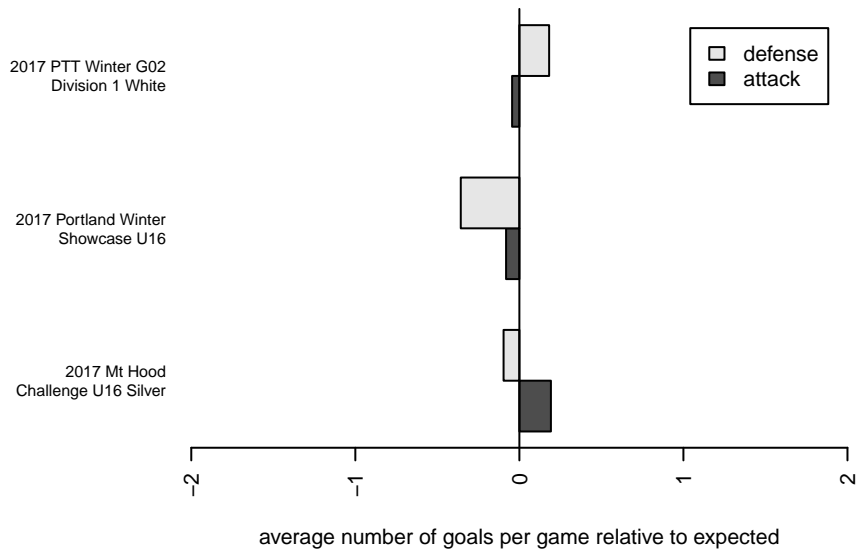

Thelo Fury G02

Thelo United Futbol
 Milwaukie, OR
 G02 total strength=1157
 attack=3.55 defense=3.34
 spr league = PTT Win G02 Div 1 White

alt names used:
 Thelo United Fury 02G
 Thelo United Fury 02G
 Thelo 02G Fury

Venues played:
 2017 Mt Hood Challenge U16 Silver
 2017 Portland Winter Showcase U16
 2017 PTT Winter G02 Division 1 White

Thelo Fury G02
 Dots are actual minus expected GF (blue circles) and GA (red triangles).
 Blue line is smoothed change in attack strength. Red is smoothed change in defense strength.

**attack and defense variance (black dot)
relative to other teams
and top 10 in region**

**attack and defense rating
relative to others at age
and all opponents in last 13 months**

Performance relative to 13 month average