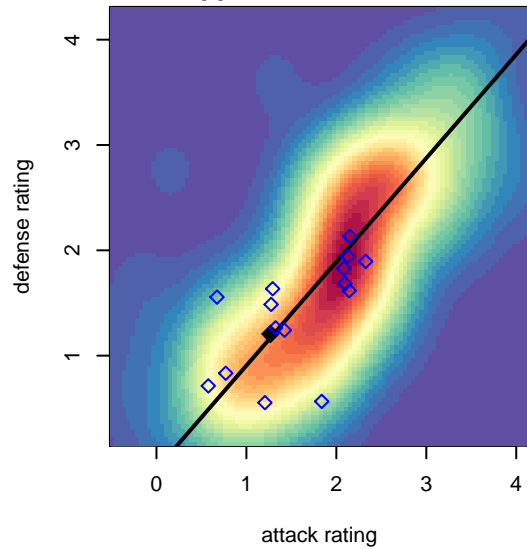

Thelo Fury G02

Thelo United Futbol
 Milwaukie, OR
 G02 total strength=1157
 attack=3.55 defense=3.34
 spr league = PTT Win G02 Div 1 White

alt names used:
 Thelo United Fury 02G
 Thelo United Fury 02G
 Thelo 02G Fury

Venues played:
 2017 Mt Hood Challenge U16 Silver
 2017 Portland Winter Showcase U16
 2017 PTT Winter G02 Division 1 White

Thelo Fury G02
 Dots are actual minus expected GF (blue circles) and GA (red triangles).
 Blue line is smoothed change in attack strength. Red is smoothed change in defense strength.

**attack and defense variance (black dot)
relative to other teams
and top 10 in region**

**attack and defense rating
relative to others at age
and all opponents in last 13 months**

Performance relative to 13 month average