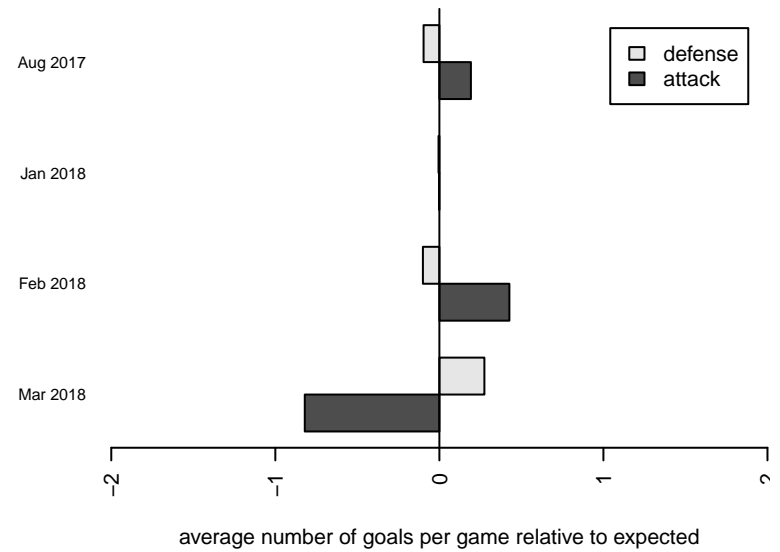

Performance relative to 13 month average