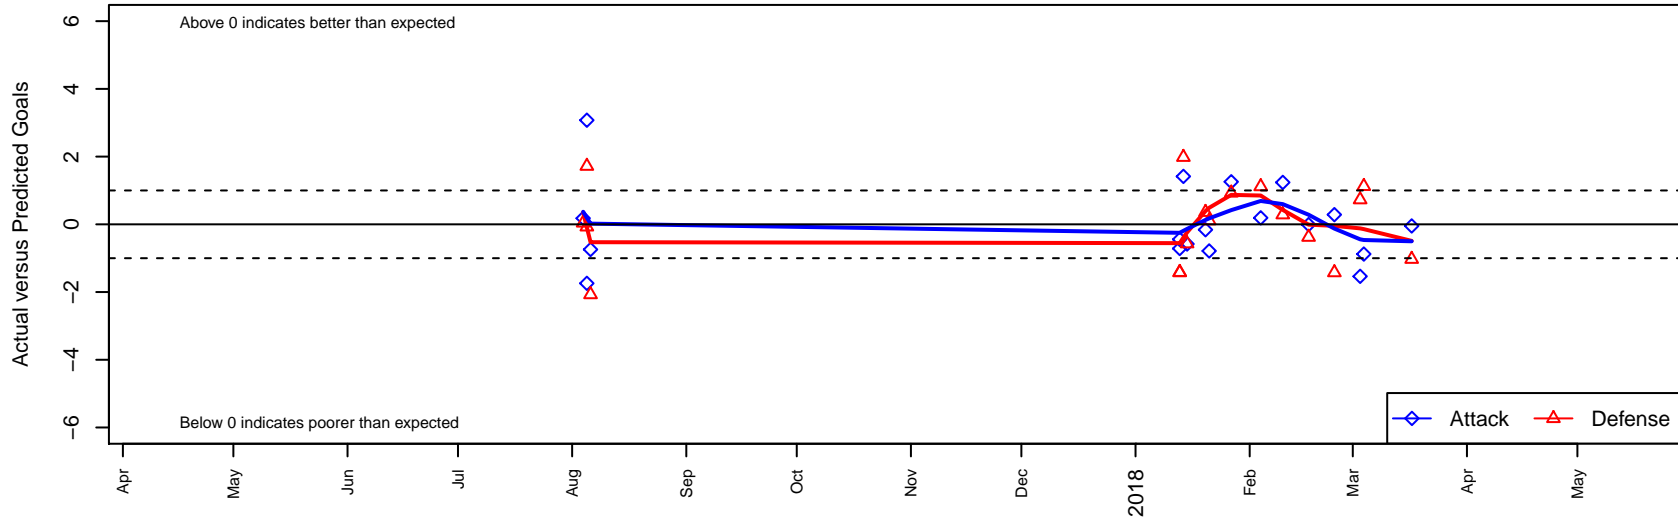

Thelo Fury G02

Thelo United Futbol
 Milwaukie, OR
 G02 total strength=1157
 attack=3.55 defense=3.34
 spr league = PTT Win G02 Div 1 White

alt names used:
 Thelo United Fury 02G
 Thelo United Fury 02G
 Thelo 02G Fury

Venues played:
 2017 Mt Hood Challenge U16 Silver
 2017 Portland Winter Showcase U16
 2017 PTT Winter G02 Division 1 White

Thelo Fury G02
 Dots are actual minus expected GF (blue circles) and GA (red triangles).
 Blue line is smoothed change in attack strength. Red is smoothed change in defense strength.

**attack and defense variance (black dot)
relative to other teams
and top 10 in region**

**attack and defense rating
relative to others at age
and all opponents in last 13 months**

Performance relative to 13 month average