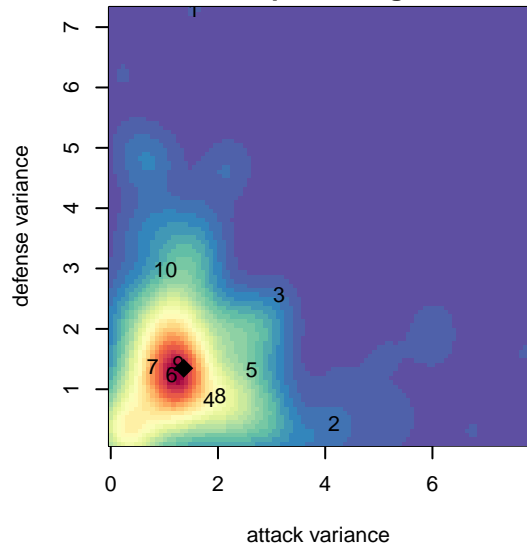

Thelo Fury G02

Thelo United Futbol
 Milwaukie, OR
 G02 total strength=1157
 attack=3.55 defense=3.34
 spr league = PTT Win G02 Div 1 White

alt names used:
 Thelo United Fury 02G
 Thelo United Fury 02G
 Thelo 02G Fury

Venues played:
 2017 Mt Hood Challenge U16 Silver
 2017 Portland Winter Showcase U16
 2017 PTT Winter G02 Division 1 White

Thelo Fury G02
 Dots are actual minus expected GF (blue circles) and GA (red triangles).
 Blue line is smoothed change in attack strength. Red is smoothed change in defense strength.

**attack and defense variance (black dot)
relative to other teams
and top 10 in region**

**attack and defense rating
relative to others at age
and all opponents in last 13 months**

Performance relative to 13 month average